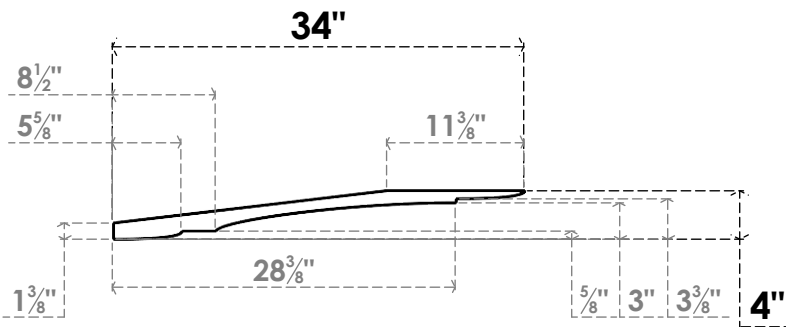

ITEM NUMBER: BRCPC040X34000X04000OLY

4"W X 34"D X 4"H OLYMPIC ARCHITECTURAL GRADE PVC CLOSED KNEE BRACE

SIDE PROFILE

FRONT PROFILE

ISOMETRIC

EKENA MILLWORK
2300 WEST MAIN ST.
CLARKSVILLE, TX 75426
TOLL FREE: 866-607-0453
WWW.EKENAMILLWORK.COM