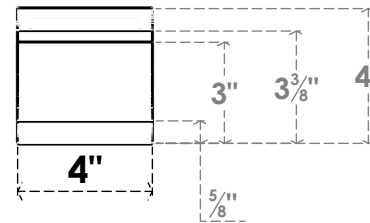

ITEM NUMBER: BRCPC040X34000X04000OLY

4"W X 34"D X 4"H OLYMPIC ARCHITECTURAL GRADE PVC CLOSED KNEE BRACE

SIDE PROFILE

FRONT PROFILE

ISOMETRIC

EKENA MILLWORK
2300 WEST MAIN ST.
CLARKSVILLE, TX 75426
TOLL FREE: 866-607-0453
WWW.EKENAMILLWORK.COM