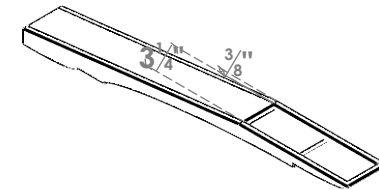

ITEM NUMBER: BRCPC040X34000X04000OLY

4"W X 34"D X 4"H OLYMPIC ARCHITECTURAL GRADE PVC CLOSED KNEE BRACE

SIDE PROFILE

FRONT PROFILE

ISOMETRIC

EKENA MILLWORK
2300 WEST MAIN ST.
CLARKSVILLE, TX 75426
TOLL FREE: 866-607-0453
WWW.EKENAMILLWORK.COM